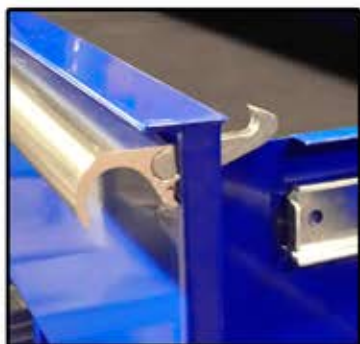

### Quick Release Self-Latching Drawer Pull

See & Feel  
the Difference  
in our  
Patented  
Design!

Top Chest: 54.625"W x 25"D x 22.25"H

Roller Cabinet: 54.625"W x 25"D x 47"H

- Features New Expanded Drawer Width Design:
  - 3 extra long full-width drawers
- (6) 5" x 2" casters (4 lockable swivel, 2 rigid)
- High gloss powder coat finish
- Full-width polished, solid aluminum drawer pulls self-latching, Quick Release drawer pulls
- Drawers use full-extension ball bearing slides
- Load capacity: 100-200\* lbs. per drawer
  - \*Deep drawers with double slides
- EVA drawer liners included
- Tubular coded lock and keys
- Net Weight: RX552508CH - 233 lbs  
RX552512RC - 409 lbs