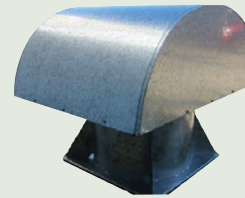

ROOF & VERTICAL DISCHARGE FAN

Description:

These fans are powerful and highly efficient roof extractors and provide excellent extraction. They can be used for large industrial areas or small areas like lunch or storage rooms. Best used for expelling heat, smoke, dust or fumes, the Roof Exhaust Fan range is an essential tool for air circulation solutions. The Roof Exhaust Fan is weather tight, ensuring that no unwanted elements break in. Available in a wide range of sizes there is a Roof Exhaust Fan available to specifically cater for your needs.

Features:

- ⊕ Weather tight
- ⊕ Used for expelling heat, smoke, dust or fumes
- ⊕ Available in hooded or vertical discharge fan
- ⊕ Intrinsically safe models available on sizes starting from 400mm

Hooded Roof Fan