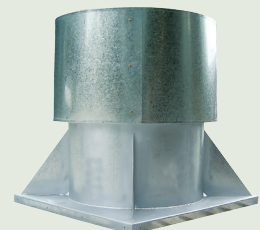

ROOF & VERTICAL DISCHARGE FAN

Description:

These fans are powerful and highly efficient roof extractors and provide excellent extraction. They can be used for large industrial areas or small areas like lunch or storage rooms. Best used for expelling heat, smoke, dust or fumes, the Roof Exhaust Fan range is an essential tool for air circulation solutions. The Roof Exhaust Fan is weather tight, ensuring that no unwanted elements break in. Available in a wide range of sizes there is a Roof Exhaust Fan available to specifically cater for your needs.

Features:

- ⊕ Weather tight
- ⊕ Used for expelling heat, smoke, dust or fumes
- ⊕ Available in hooded or vertical discharge fan
- ⊕ Intrinsically safe models available on sizes starting from 400mm

Hooded Roof Fan

Vertical Discharge Fan

Specifications:

Model #	Diameter	Motor	Air Flow
HR3-180-6	300mm	180W/240v	280L/s
HR3-370-4	300mm	370W/240v	425L/s
HR3-370-4-3	300mm	370W/415v	700L/s
HR4-370-4	400mm	370W/240v	1000L/s
HR4-370-4-3	400mm	370W/415v	1000L/s
HR5-370-4	500mm	370W/240v	1800L/s
HR5-370-6-3	500mm	370W/415v	1800L/s
HR5-550-4	500mm	550W/240v	2400L/s
HR5-550-4-3	500mm	550W/415v	2400L/s
HR5-550-4-3E	500mm	550W/415v	2100L/s
HR6-370-4	600mm	370W/240v	1500L/s
HR6-370-4HP	600mm	370W/240v	2500L/s
HR6-370-6-3	600mm	370W/415v	1500L/s
HR6-370-6-3HP	600mm	370W/415v	2500L/s
HR6-370-6-3E	600mm	370W/415v	4000L/s
HR6-11-4	600mm	1100W/240v	4000L/s
HR6-11-4-3	600mm	1100W/415v	4000L/s
HR6-11-4-3E	600mm	1100W/415v	4000L/s